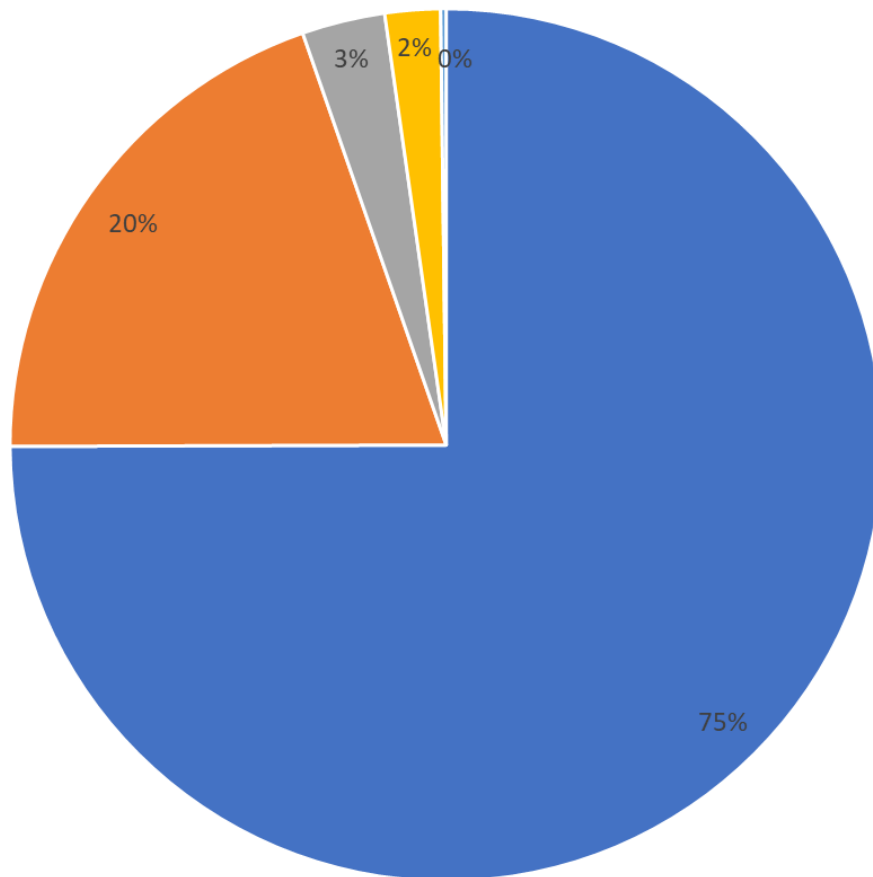

J. D. Women's College, Patna

Student Feedback

1. The syllabus of each course is adequate.

Based on survey sample on 487 students (UG and PG of different departments)

■ Strongly Agree ■ Agree ■ Neither Agree nor Disagree ■ Disagree ■ Strongly Disagree

J. D. Women's College, Patna

Student Feedback

2. The syllabus is easy to understand.

Based on survey sample on 487 students (UG and PG of different departments)

■ Strongly Agree ■ Agree ■ Neither Agree nor Disagree ■ Disagree ■ Strongly Disagree

J. D. Women's College, Patna

Student Feedback

3. The whole syllabus is completed within the stipulated time.

Based on survey sample on 487 students (UG and PG of different departments)

■ Strongly Agree ■ Agree ■ Neither Agree nor Disagree ■ Disagree ■ Strongly Disagree