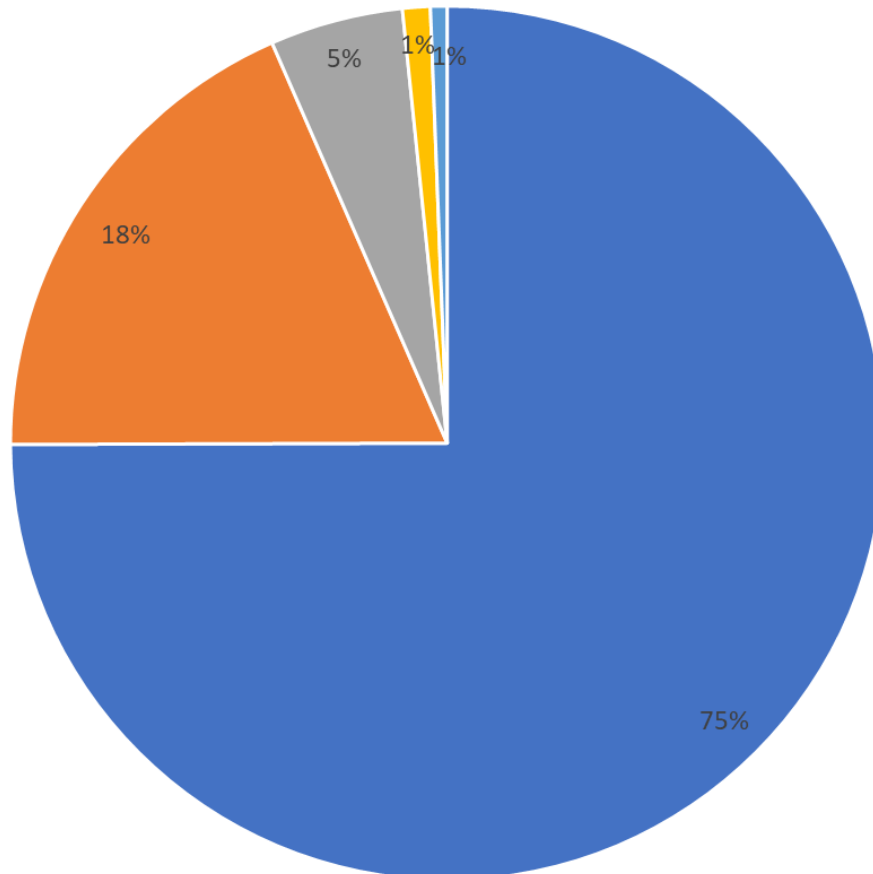

J. D. Women's College, Patna

Student Feedback

1. The syllabus of each course is adequate.

Based on survey sample on 487 students (UG and PG of different departments)

■ Strongly Agree ■ Agree ■ Neither Agree nor Disagree ■ Disagree ■ Strongly Disagree

J. D. Women's College, Patna

Student Feedback

2. The syllabus is easy to understand.

Based on survey sample on 487 students (UG and PG of different departments)

■ Strongly Agree ■ Agree ■ Neither Agree nor Disagree ■ Disagree ■ Strongly Disagree

J. D. Women's College, Patna

Student Feedback

3. The whole syllabus is completed within the stipulated time.

Based on survey sample on 487 students (UG and PG of different departments)

■ Strongly Agree ■ Agree ■ Neither Agree nor Disagree ■ Disagree ■ Strongly Disagree