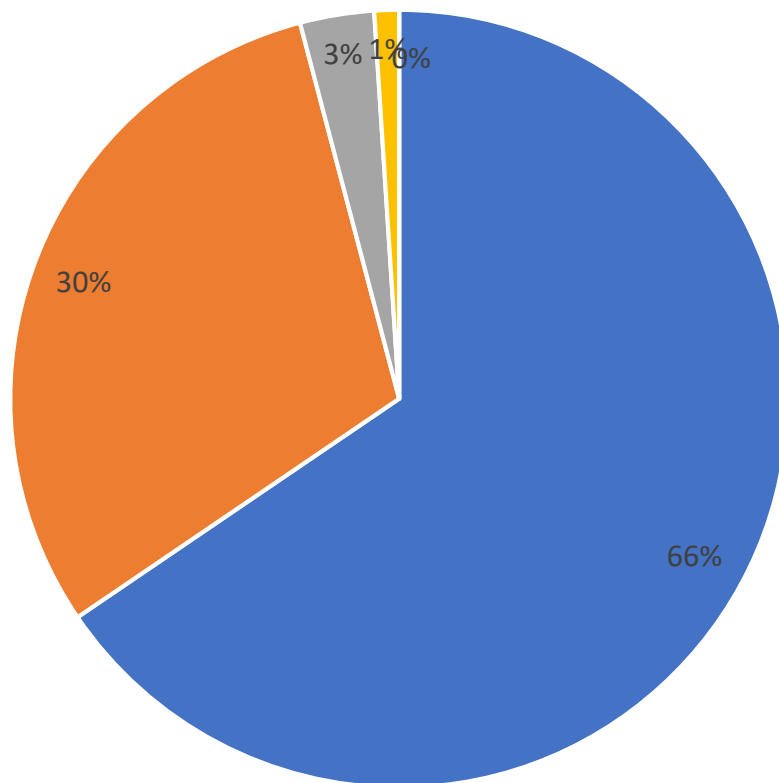

J. D. Women's College, Patna

Student Feedback

12. Internet facilities are available in the college.

Based on survey sample on 487 students (UG and PG of different departments)

■ Strongly Agree ■ Agree ■ Neither Agree nor Disagree ■ Disagree ■ Strongly Disagree