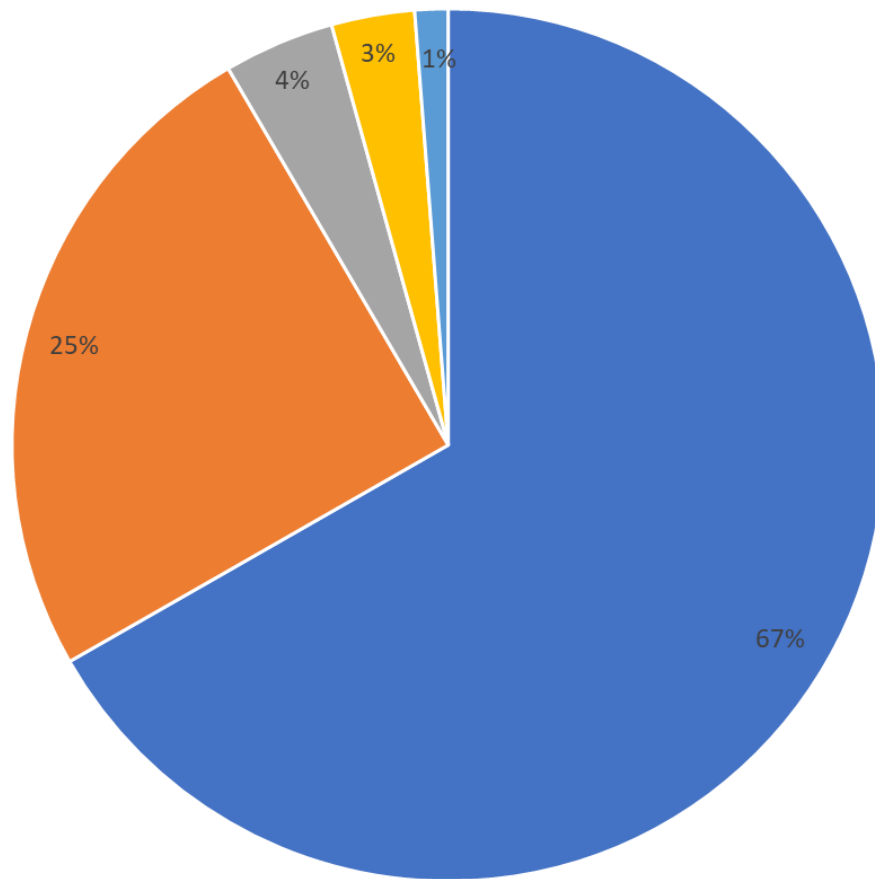

J. D. Women's College, Patna

Student Feedback

5. The syllabus is compatible for job standard.

Based on survey sample on 487 students (UG and PG of different departments)

■ Strongly Agree   ■ Agree   ■ Neither Agree nor Disagree   ■ Disagree   ■ Strongly Disagree