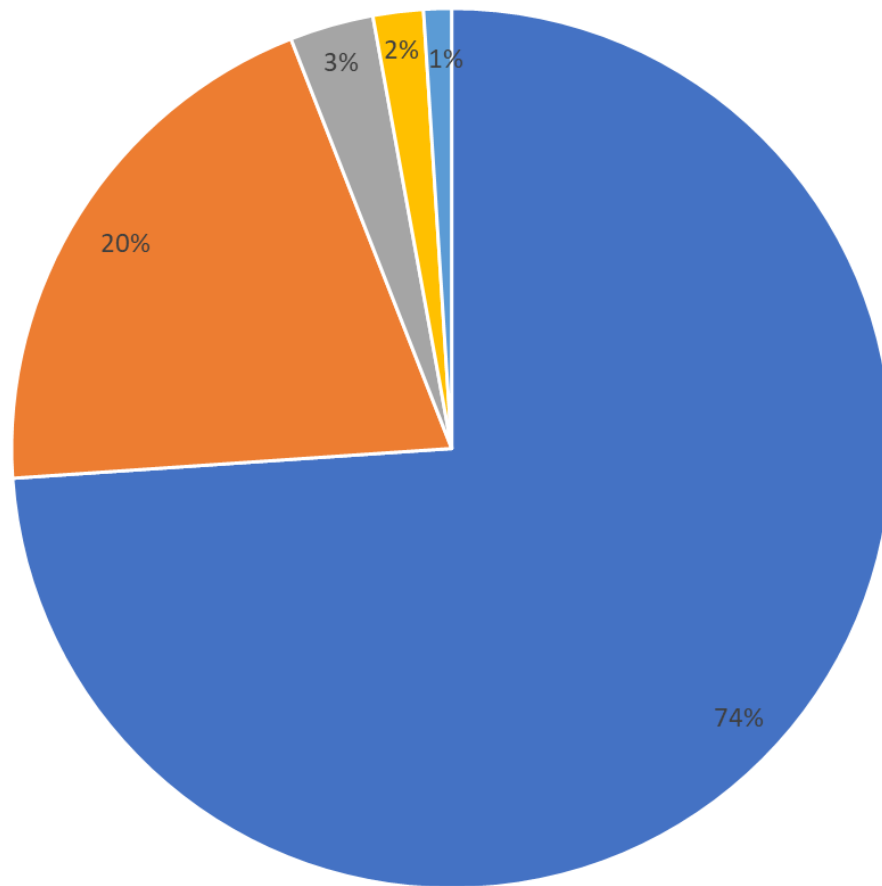

J. D. Women's College, Patna

Student Feedback

1. The syllabus of each course is adequate.

Based on survey sample on 487 students (UG and PG of different departments)

■ Strongly Agree ■ Agree ■ Neither Agree nor Disagree ■ Disagree ■ Strongly Disagree

J. D. Women's College, Patna

Student Feedback

2. The syllabus is easy to understand.

Based on survey sample on 487 students (UG and PG of different departments)

■ Strongly Agree ■ Agree ■ Neither Agree nor Disagree ■ Disagree ■ Strongly Disagree

J. D. Women's College, Patna

Student Feedback

3. The whole syllabus is completed within the stipulated time.

Based on survey sample on 487 students (UG and PG of different departments)

■ Strongly Agree ■ Agree ■ Neither Agree nor Disagree ■ Disagree ■ Strongly Disagree

J. D. Women's College, Patna

Student Feedback

4. The Syllabus is relevant and up to date.

Based on survey sample on 487 students (UG and PG of different departments)

■ Strongly Agree ■ Agree ■ Neither Agree nor Disagree ■ Disagree ■ Strongly Disagree