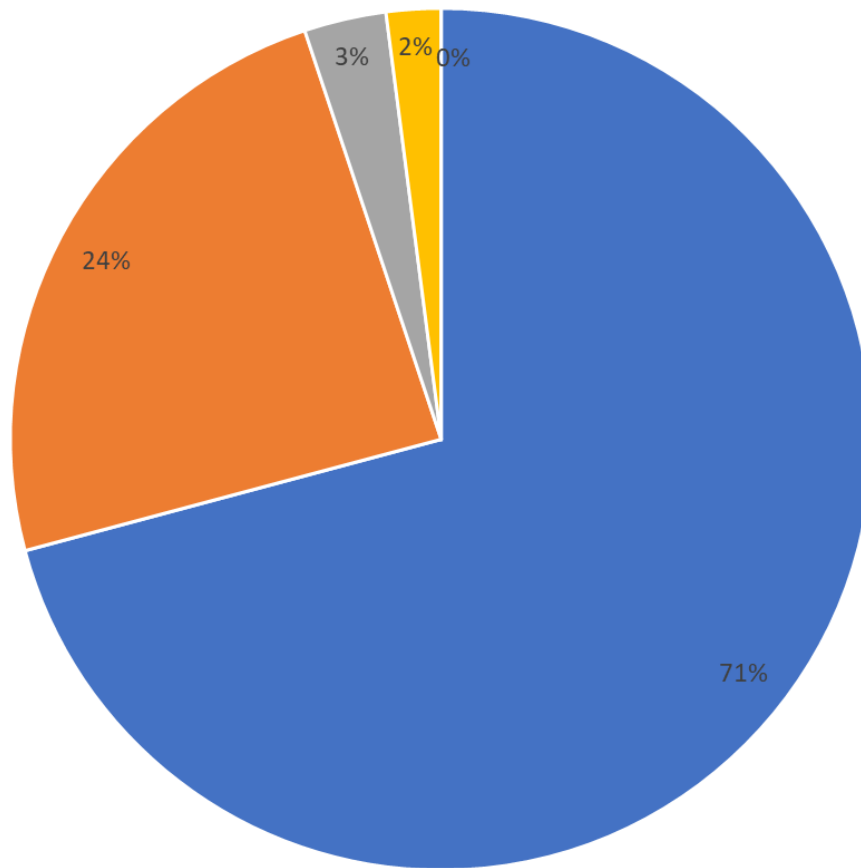

J. D. Women's College, Patna

Student Feedback

8. Reading room facilities are available for the students.

Based on survey sample on 487 students (UG and PG of different departments)

■ Strongly Agree   ■ Agree   ■ Neither Agree nor Disagree   ■ Disagree   ■ Strongly Disagree