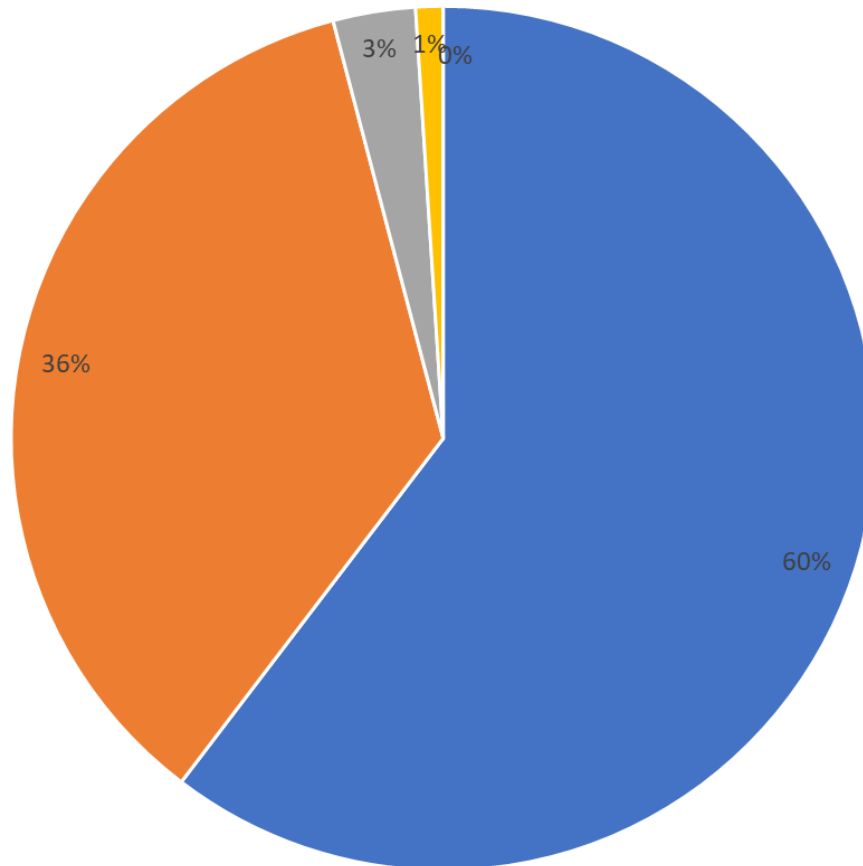

J. D. Women's College, Patna

Student Feedback

11. Canteen, photocopy and stationary facility is available in the college campus.

Based on survey sample on 487 students (UG and PG of different departments)

■ Strongly Agree   ■ Agree   ■ Neither Agree nor Disagree   ■ Disagree   ■ Strongly Disagree