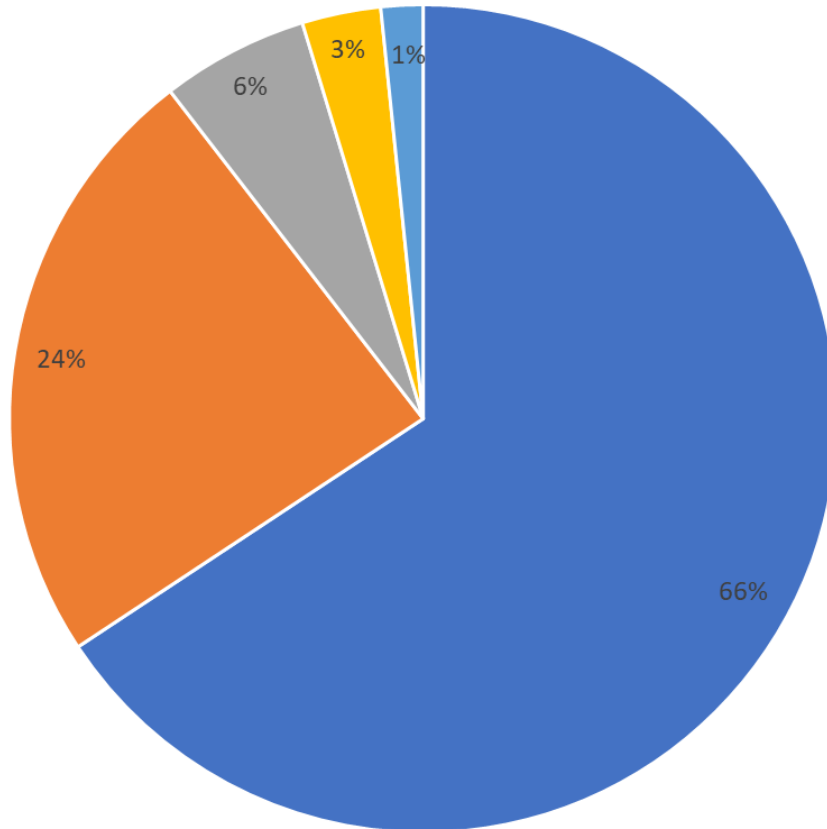

J. D. Women's College, Patna

Student Feedback

4. The Syllabus is relevant and up to date.

Based on survey sample on 487 students (UG and PG of different departments)

■ Strongly Agree ■ Agree ■ Neither Agree nor Disagree ■ Disagree ■ Strongly Disagree

J. D. Women's College, Patna

Student Feedback

5. The syllabus is compatible for job standard.

Based on survey sample on 487 students (UG and PG of different departments)

■ Strongly Agree ■ Agree ■ Neither Agree nor Disagree ■ Disagree ■ Strongly Disagree

J. D. Women's College, Patna

Student Feedback

6. Internal examination and promotional tests are conducted in time covering the entire syllabus.

Based on survey sample on 487 students (UG and PG of different departments)