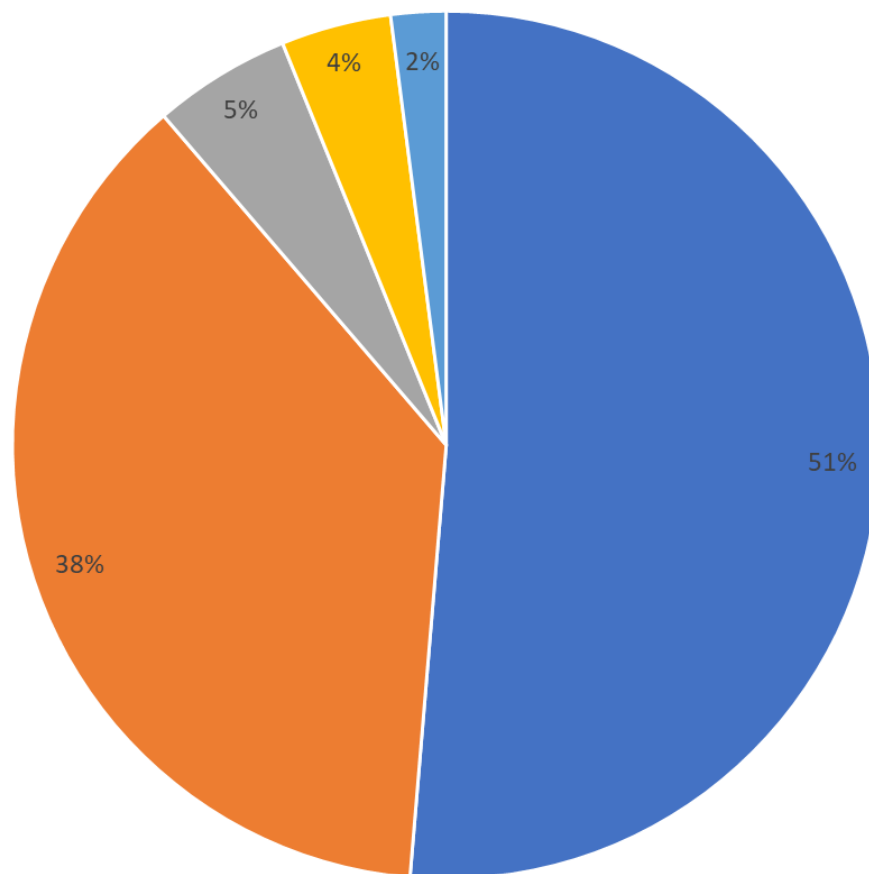

J. D. Women's College, Patna

Student Feedback

10. Library staffs are co-operative and helpful.

Based on survey sample on 487 students (UG and PG of different departments)

■ Strongly Agree   ■ Agree   ■ Neither Agree nor Disagree   ■ Disagree   ■ Strongly Disagree