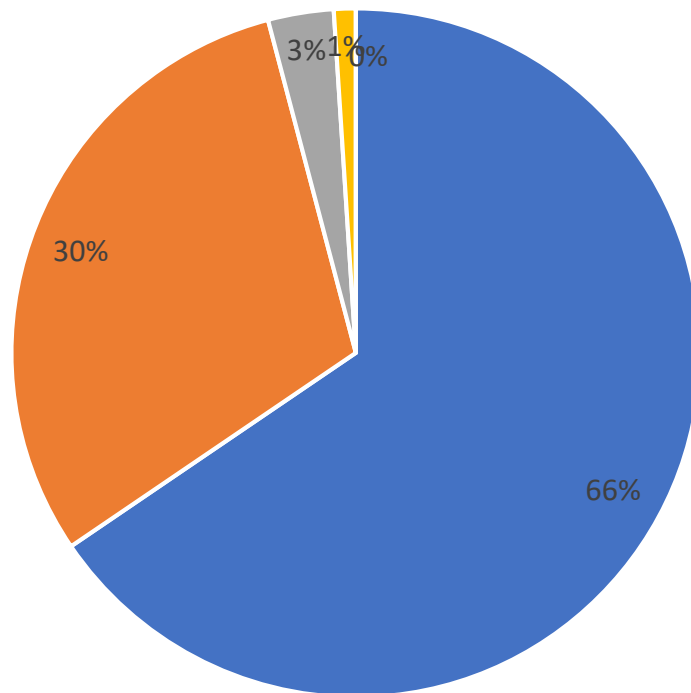

J. D. Women's College, Patna

Student Feedback

9. Proper common room with other facilities is available in the college campus.

Based on survey sample on 487 students (UG and PG of different departments)

■ Strongly Agree   ■ Agree   ■ Neither Agree nor Disagree   ■ Disagree   ■ Strongly Disagree