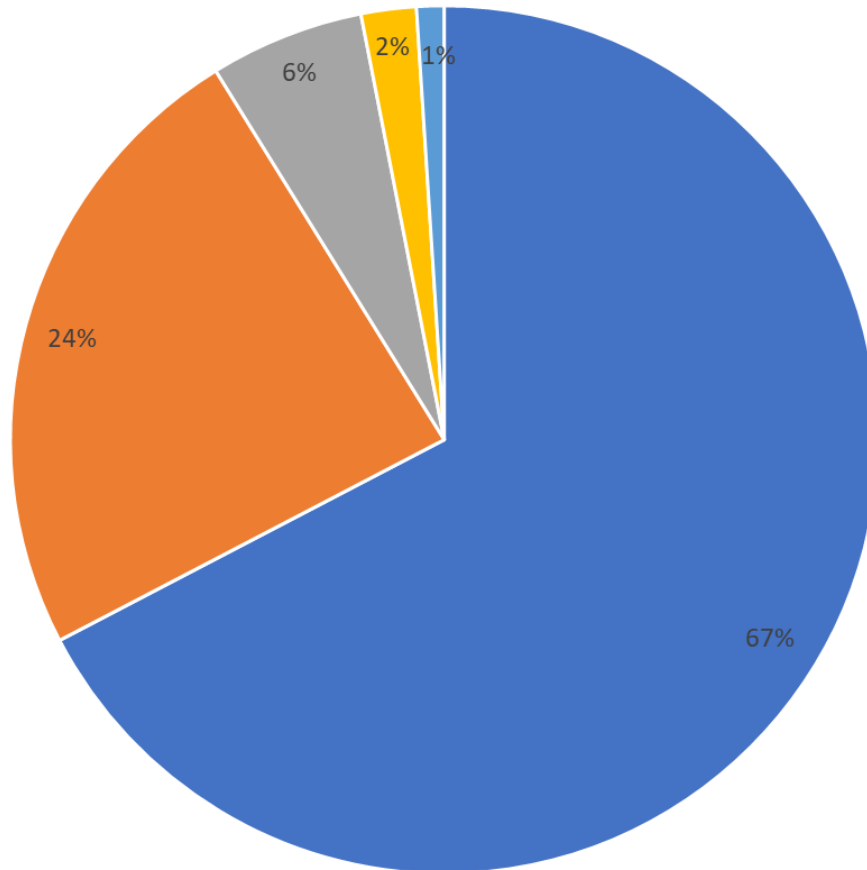

J. D. Women's College, Patna

Student Feedback

7. Books and reading materials are available in sufficient number in the library.

Based on survey sample on 487 students (UG and PG of different departments)

■ Strongly Agree ■ Agree ■ Neither Agree nor Disagree ■ Disagree ■ Strongly Disagree