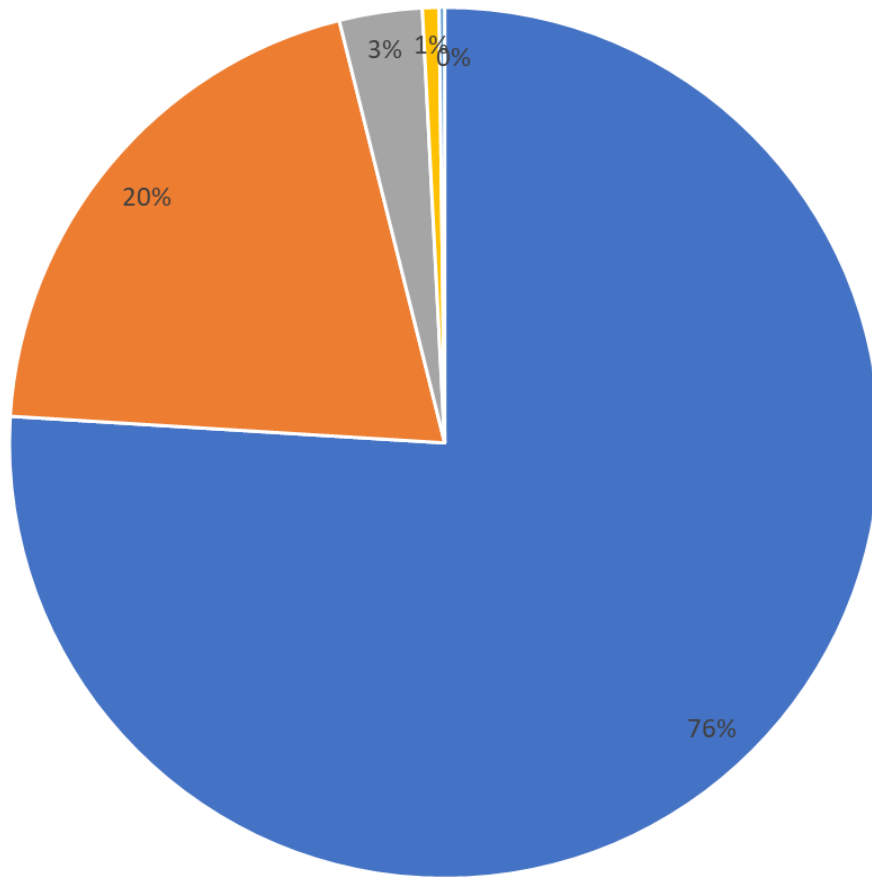

J. D. Women's College, Patna

Student Feedback

1. The syllabus of each course is adequate.

Based on survey sample on 487 students (UG and PG of different departments)

■ Strongly Agree ■ Agree ■ Neither Agree nor Disagree ■ Disagree ■ Strongly Disagree

J. D. Women's College, Patna

Student Feedback

2. The syllabus is easy to understand.

Based on survey sample on 487 students (UG and PG of different departments)

■ Strongly Agree ■ Agree ■ Neither Agree nor Disagree ■ Disagree ■ Strongly Disagree

J. D. Women's College, Patna

Student Feedback

3. The whole syllabus is completed within the stipulated time.

Based on survey sample on 487 students (UG and PG of different departments)

■ Strongly Agree ■ Agree ■ Neither Agree nor Disagree ■ Disagree ■ Strongly Disagree

J. D. Women's College, Patna

Student Feedback

4. The Syllabus is relevant and up to date.

Based on survey sample on 487 students (UG and PG of different departments)

■ Strongly Agree ■ Agree ■ Neither Agree nor Disagree ■ Disagree ■ Strongly Disagree